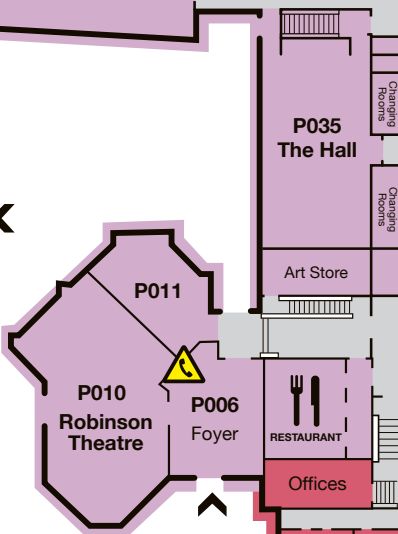

PURBECK ROAD

Hills Road Sixth Form College, Hills Road, Cambridge • 01223 247 251